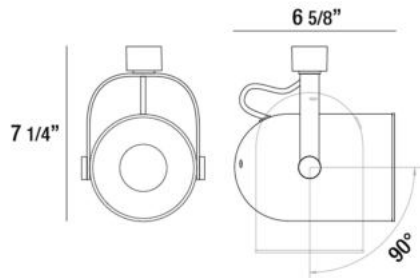

23402, 75W PAR30

PRODUCT DETAILS

No.	:	23402-010
Product Color	:	WHITE
Width	:	6.625"
Height	:	7.25"

LIGHT SOURCE DETAILS

Number of Bulbs	:	1
Light Source	:	Incandescent
Light Source Type	:	PAR30
Input Voltage	:	120V
Bulb Voltage	:	120V
Socket Type	:	E26
Wattage	:	75W
Total Wattage	:	75W
Bulb Included	:	No
Dimmable	:	Yes

Options Available

ITEM NO.	FINISH	SHADE
23402-010	WHITE	
23402-034	PLATINUM	

TECHNICAL DETAILS

Light Direction	:	Down
Adjustable Lamp Head	:	Yes
Approval	:	
Beam Angle	:	120
Vertical Adjustment	:	90
Horizontal Adjustment	:	350