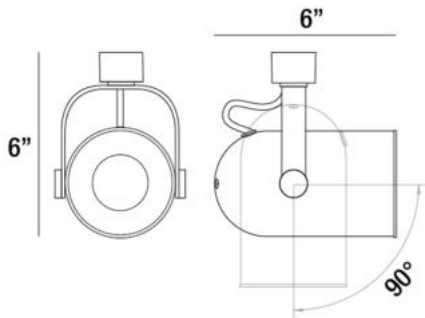

23401, 50W PAR20

PRODUCT DETAILS

No.	:	23401-037
Product Color	:	PLATINUM
Width	:	6"
Height	:	6"

LIGHT SOURCE DETAILS

Number of Bulbs	:	1
Light Source	:	Incandescent
Light Source Type	:	PAR20
Input Voltage	:	120V
Bulb Voltage	:	120V
Socket Type	:	E26
Wattage	:	50W
Total Wattage	:	50W
Bulb Included	:	No
Dimmable	:	Yes

Options Available

ITEM NO.	FINISH	SHADE
23401-037	PLATINUM	

TECHNICAL DETAILS

Light Direction	:	Down
Adjustable Lamp Head	:	Yes
Approval	:	
Beam Angle	:	120
Vertical Adjustment	:	90
Horizontal Adjustment	:	350