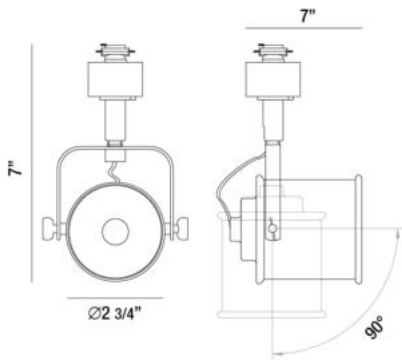

23359, 50W GU10

PRODUCT DETAILS

No.	:	23359-017
Product Color	:	BLACK
Width	:	7"
Diameter	:	2.75"
Height	:	7"
Weight	:	0.4lbs

LIGHT SOURCE DETAILS

Number of Bulbs	:	1
Light Source	:	Halogen
Light Source Type	:	GU10
Input Voltage	:	120V
Bulb Voltage	:	120V
Socket Type	:	GU10
Wattage	:	50W
Total Wattage	:	50W
Bulb Included	:	No
Dimmable	:	Yes

Options Available

ITEM NO.	FINISH	SHADE
23359-017	BLACK	
23359-024	PLATINUM	BRUSHED NICKEL

TECHNICAL DETAILS

Light Direction	:	Down
Adjustable Lamp Head	:	Yes
Approval	:	
Vertical Adjustment	:	90
Horizontal Adjustment	:	350