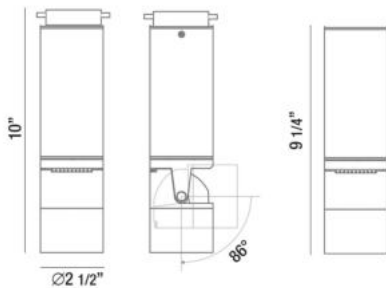

23350, 50W MR16

PRODUCT DETAILS

No.	:	23350-014
Product Color	:	WHITE
Diameter	:	2.5"
Height	:	10"

LIGHT SOURCE DETAILS

Number of Bulbs	:	1
Light Source	:	Halogen
Light Source Type	:	MR16
Input Voltage	:	120V
Bulb Voltage	:	12V
Socket Type	:	GU5.3
Wattage	:	50W
Total Wattage	:	50W
Bulb Included	:	No
Dimmable	:	Yes

Options Available

ITEM NO.	FINISH	SHADE
23350-014	WHITE	

TECHNICAL DETAILS

Light Direction	:	Down
Adjustable Lamp Head	:	Yes
Approval	:	
Vertical Adjustment	:	90
Horizontal Adjustment	:	350

PROJECT INFORMATION