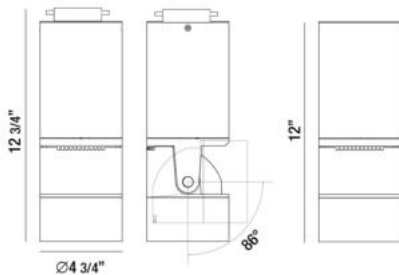

23346, TRACK/SURFACE MNT, 24W LED

PRODUCT DETAILS

No.	:	23346-017
Product Color	:	WHITE
Diameter	:	4.75"
Height	:	12.75"

LIGHT SOURCE DETAILS

Light Source Type	:	INTEGRATED LED
Input Voltage	:	120V
Bulb Voltage	:	120V
Socket Type	:	LED
Total Wattage	:	24W
Total Lumen	:	2000lm
Kelvin	:	3000K
CRI	:	85
Dimmable	:	Yes

TECHNICAL DETAILS

Light Direction	:	Down
Adjustable Lamp Head	:	Yes
Location	:	DRY
Approval	:	
Title 24	:	Yes
Beam Angle	:	40
Vertical Adjustment	:	86
Horizontal Adjustment	:	350

Options Available

ITEM NO.	FINISH	SHADE
23346-017	WHITE	