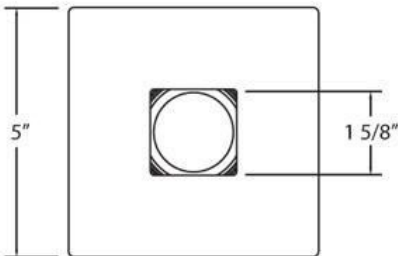

### PRODUCT DETAILS

No. : 23337-01  
 Product Color : BLACK  
 Length : 5"  
 Width : 5"  
 Height : 2"  
 Weight : 0.7lbs

### TECHNICAL DETAILS

Light Direction : Down  
 Adjustable Lamp Head : No  
 Approval :   
 Cut Hole Diameter : 4.375"