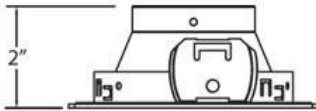

### PRODUCT DETAILS

No. : 23337-01  
 Product Color : BLACK  
 Length : 5"  
 Width : 5"  
 Height : 2"  
 Weight : 0.7lbs

### TECHNICAL DETAILS

Light Direction : Down  
 Adjustable Lamp Head : No  
 Approval :   
 Cut Hole Diameter : 4.375"