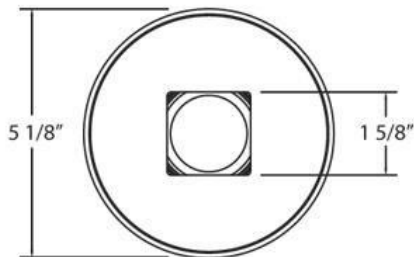

23336, TRIM, 4IN ROUND REGRESS

PRODUCT DETAILS

No.	:	23336-01
Product Color	:	BLACK
Diameter	:	5.125"
Height	:	2"
Weight	:	0.4lbs

LIGHT SOURCE DETAILS

Number of Bulbs	:	1 / 1
Light Source	:	Halogen / Halogen
Light Source Type	:	MR16 / GU10
Input Voltage	:	120 / 120V
Bulb Voltage	:	12 / 120V
Socket Type	:	/
Wattage	:	50 / 50W
Total Wattage	:	50 / 50W
Bulb Included	:	No / No
Dimmable	:	Yes / Yes

Light Direction	:	Down
Adjustable Lamp Head	:	No
Approval	:	
Cut Hole Diameter	:	4.375"

PROJECT INFORMATION

 Job Name: Date: Type:

 Comments: