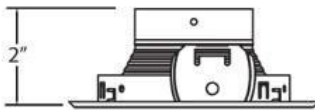

23336, TRIM, 4IN ROUND REGRESS

PRODUCT DETAILS

No.	:	23336-01
Product Color	:	BLACK
Diameter	:	5.125"
Height	:	2"
Weight	:	0.4lbs

LIGHT SOURCE DETAILS

Number of Bulbs	:	1 / 1
Light Source	:	Halogen / Halogen
Light Source Type	:	MR16 / GU10
Input Voltage	:	120 / 120V
Bulb Voltage	:	12 / 120V
Socket Type	:	/
Wattage	:	50 / 50W
Total Wattage	:	50 / 50W
Bulb Included	:	No / No
Dimmable	:	Yes / Yes

Light Direction	:	Down
Adjustable Lamp Head	:	No
Approval	:	
Cut Hole Diameter	:	4.375"

PROJECT INFORMATION

 Job Name: Date: Type:

 Comments: