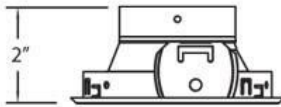

23286, TRIM, 3IN ROUND REGRESS

PRODUCT DETAILS

No.	:	23286-01
Product Color	:	BLACK
Diameter	:	4.375"
Height	:	2"
Weight	:	0.2lbs

LIGHT SOURCE DETAILS

Number of Bulbs	:	1 / 1
Light Source	:	Halogen / Halogen
Light Source Type	:	MR16 / GU10
Input Voltage	:	120 / 120V
Bulb Voltage	:	12 / 120V
Socket Type	:	/
Wattage	:	50 / 50W
Total Wattage	:	50 / 50W
Bulb Included	:	No / No
Dimmable	:	Yes / Yes

Options Available

ITEM NO.	FINISH	SHADE
23286-01	BLACK	
23286-02	WHITE	
23286-04	SATIN NICKEL	
23286-05	CHROME	
23286-08	SATIN COPPER	

TECHNICAL DETAILS

Light Direction	:	Down
Adjustable Lamp Head	:	No
Location	:	DRY
Approval	:	
Cut Hole Diameter	:	1.625"