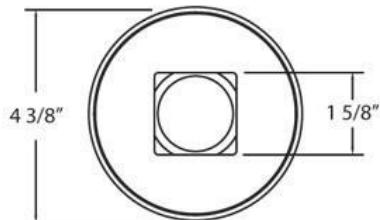

23286, TRIM, 3IN ROUND REGRESS

PRODUCT DETAILS

No.	:	23286-01
Product Color	:	BLACK
Diameter	:	4.375"
Height	:	2"
Weight	:	0.2lbs

LIGHT SOURCE DETAILS

Number of Bulbs	:	1 / 1
Light Source	:	Halogen / Halogen
Light Source Type	:	MR16 / GU10
Input Voltage	:	120 / 120V
Bulb Voltage	:	12 / 120V
Socket Type	:	/
Wattage	:	50 / 50W
Total Wattage	:	50 / 50W
Bulb Included	:	No / No
Dimmable	:	Yes / Yes

Options Available

ITEM NO.	FINISH	SHADE
23286-01	BLACK	
23286-02	WHITE	
23286-04	SATIN NICKEL	
23286-05	CHROME	
23286-08	SATIN COPPER	

TECHNICAL DETAILS

Light Direction	:	Down
Adjustable Lamp Head	:	No
Location	:	DRY
Approval	:	
Cut Hole Diameter	:	1.625"