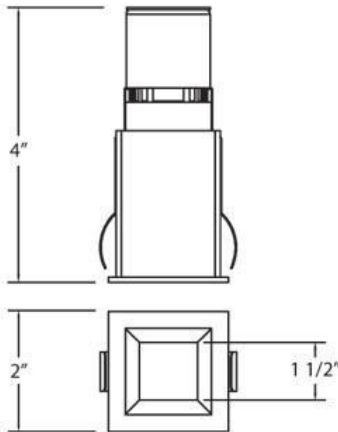

23284, 2-INCH SQUARE ARCH RECESSED, 3W LED

PRODUCT DETAILS

No.	:	23284-012
Product Color	:	CHROME
Shade / Accent Colour	:	WHITE
Length	:	2"
Width	:	2"
Height	:	4"
Weight	:	0.7lbs

LIGHT SOURCE DETAILS

Light Source Type	:	INTEGRATED LED
Input Voltage	:	120V
Bulb Voltage	:	120V
Socket Type	:	LED
Total Wattage	:	3W
Total Lumen	:	164lm
Kelvin	:	3000K
CRI	:	85

Options Available

ITEM NO.	FINISH	SHADE
23284-012	CHROME	WHITE

TECHNICAL DETAILS

Light Direction	:	Down
Adjustable Lamp Head	:	No
Location	:	DAMP
Approval	:	
Title 24	:	Yes
Beam Angle	:	40
Cut Hole Length	:	1.75"
Cut Hole Width	:	1.75"