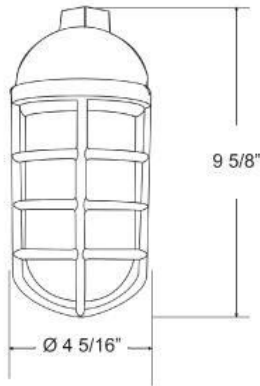

23266, 1-LIGHT OUTDOOR PENDANT

PRODUCT DETAILS

No.	:	23266-018
Product Color	:	SATIN NICKEL
Shade / Accent Colour	:	CLEAR
Diameter	:	4.3125"
Height	:	9.625"
Ext	:	7.125"
Weight	:	2.2lbs

LIGHT SOURCE DETAILS

ITEM NO.	FINISH	SHADE
23266-018	SATIN NICKEL	CLEAR

TECHNICAL DETAILS

Light Direction	:	Down
Canopy / Backplate Length	:	4.33"
Canopy / Backplate Height	:	9.63"
Canopy / Backplate Width	:	4.33"
Adjustable Lamp Head	:	No
Location	:	WET
Approval	:	