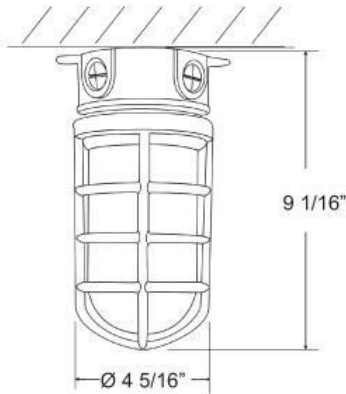

## 23265, 1-LIGHT OUTDOOR CEILING MOUNT

### PRODUCT DETAILS

No.	:	23265-011
Product Color	:	SATIN NICKEL
Shade / Accent Colour	:	CLEAR
Diameter	:	4.3125"
Height	:	9.625"
Weight	:	2.5lbs

### TECHNICAL DETAILS

Light Direction	:	Down
Canopy / Backplate Length	:	6"
Canopy / Backplate Height	:	12.3"
Canopy / Backplate Width	:	6"
Adjustable Lamp Head	:	No
Location	:	WET
Approval	:	