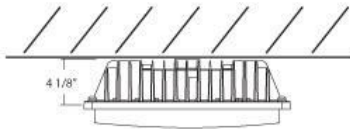

### PRODUCT DETAILS

No.	:	23251-014
Product Color	:	ARCHITECTURAL BRONZE
Shade / Accent Colour	:	CLEAR
Length	:	10.25"
Width	:	10.25"
Height	:	4.13"
Ext	:	4.13"
Weight	:	7lbs

### TECHNICAL DETAILS

Light Direction	:	Down
Canopy / Backplate Length	:	5.25"
Canopy / Backplate Width	:	5"
Adjustable Lamp Head	:	No
Location	:	WET
Approval	:	
Title 24	:	Yes