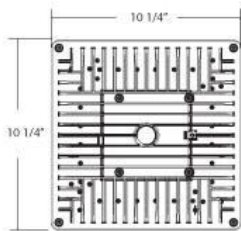

### PRODUCT DETAILS

No.	:	23251-014
Product Color	:	ARCHITECTURAL BRONZE
Shade / Accent Colour	:	CLEAR
Length	:	10.25"
Width	:	10.25"
Height	:	4.13"
Ext	:	4.13"
Weight	:	7lbs

### TECHNICAL DETAILS

Light Direction	:	Down
Canopy / Backplate Length	:	5.25"
Canopy / Backplate Width	:	5"
Adjustable Lamp Head	:	No
Location	:	WET
Approval	:	
Title 24	:	Yes