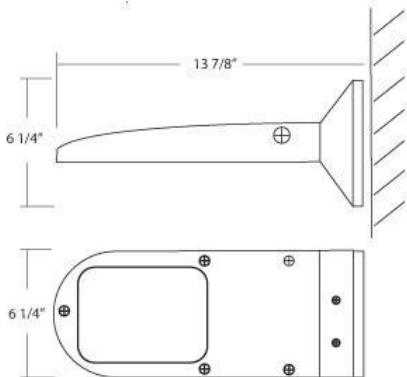

23250, LED OUTDOOR WALL SCONCE

PRODUCT DETAILS

No.	:	23250-017
Product Color	:	ARCHITECTURAL BRONZE
Shade / Accent Colour	:	CLEAR
Width	:	6.25"
Height	:	6.25"
Ext	:	13.875"
Weight	:	4.9lbs

LIGHT SOURCE DETAILS

Light Source Type	:	INTEGRATED LED
Input Voltage	:	DULV
Bulb Voltage	:	100~277V
Socket Type	:	LED
Total Wattage	:	10W
Total Lumen	:	680lm
Kelvin	:	4700K
CRI	:	80

Options Available

ITEM NO.	FINISH	SHADE
23250-017	ARCHITECTURAL BRONZE	CLEAR

TECHNICAL DETAILS

Light Direction	:	Down
Canopy / Backplate Length	:	5"
Canopy / Backplate Width	:	5.25"
Adjustable Lamp Head	:	No
Location	:	WET
Approval	:	
Title 24	:	Yes

PROJECT INFORMATION

 Job Name: Date: Type: