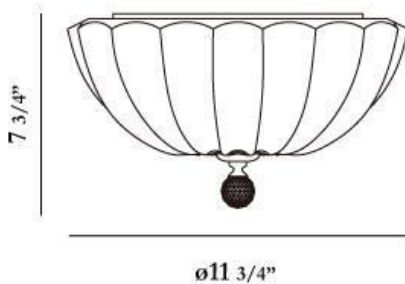

### PRODUCT DETAILS

No.	:	23222-014
Product Color	:	CHROME
Product Material	:	METAL
Shade / Accent Colour	:	CLEAR
Shade / Accent Material	:	CASTED CRYSTAL GLASS
Diameter	:	11.75"
Height	:	7.75"
Weight	:	6.1lbs
Shade Diameter	:	11.75"

### LIGHT SOURCE DETAILS

Number of Bulbs	:	2
Light Source	:	Incandescent
Light Source Type	:	B10
Input Voltage	:	120V
Bulb Voltage	:	120V
Socket Type	:	E12
Wattage	:	60W
Total Wattage	:	120W
Bulb Included	:	No
Dimmable	:	Yes

### TECHNICAL DETAILS

Canopy / Backplate Height	:	1"
Canopy / Backplate Dia.	:	8.6"
Adjustable Lamp Head	:	No
Location	:	DRY
Approval	:	