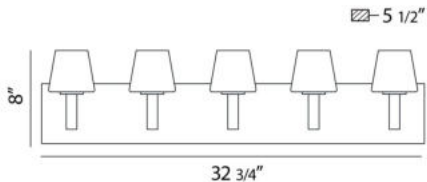

ANGLO, 33" VANITY LIGHT

Options Available

ITEM NO.	FINISH	SHADE
23044-012	CHROME	OPAL WHITE
23044-029	SATIN NICKEL	OPAL WHITE

PRODUCT DETAILS

No.	:	23044-012
Product Color	:	CHROME
Product Material	:	METAL
Shade / Accent Colour	:	OPAL WHITE
Shade / Accent Material	:	GLASS
Width	:	32.75"
Height	:	8"
Ext	:	5.5"
Weight	:	8.8lbs

TECHNICAL DETAILS

Light Direction	:	Up
Adjustable Lamp Head	:	No
Mounting	:	Up
Location	:	DAMP
Approval	:	

PROJECT INFORMATION

 Job Name: Date: Type:

 Comments: