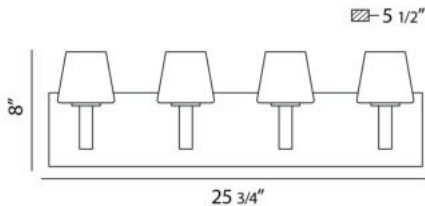

ANGLO, 26" VANITY LIGHT

Options Available

ITEM NO.	FINISH	SHADE
23043-015	CHROME	OPAL WHITE
23043-022	SATIN NICKEL	OPAL WHITE

PRODUCT DETAILS

No.	:	23043-015
Product Color	:	CHROME
Product Material	:	METAL
Shade / Accent Colour	:	OPAL WHITE
Shade / Accent Material	:	GLASS
Width	:	25.75"
Height	:	8"
Ext	:	5.5"
Weight	:	6.6lbs

TECHNICAL DETAILS

Light Direction	:	Up
Adjustable Lamp Head	:	No
Mounting	:	Up
Location	:	DAMP
Approval	:	

PROJECT INFORMATION

 Job Name: Date: Type:

 Comments: