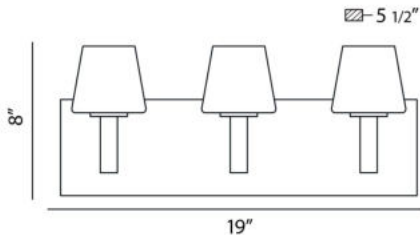

ANGLO, 19" VANITY LIGHT

PRODUCT DETAILS

No.	:	23042-018
Product Color	:	CHROME
Product Material	:	METAL
Shade / Accent Colour	:	OPAL WHITE
Shade / Accent Material	:	GLASS
Width	:	19"
Height	:	8"
Ext	:	5.5"
Weight	:	5.5lbs

Options Available

ITEM NO.	FINISH	SHADE
23042-018	CHROME	OPAL WHITE
23042-025	SATIN NICKEL	OPAL WHITE

TECHNICAL DETAILS

Light Direction	:	Up
Adjustable Lamp Head	:	No
Mounting	:	Up
Location	:	DAMP
Approval	:	