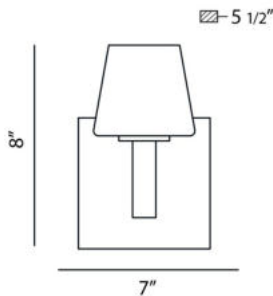

ANGLO, WALL MOUNT

PRODUCT DETAILS

No.	:	23041-028
Product Color	:	SATIN NICKEL
Product Material	:	METAL
Shade / Accent Colour	:	OPAL WHITE
Shade / Accent Material	:	GLASS
Width	:	7"
Height	:	8"
Ext	:	5.5"
Weight	:	2.6lbs

Options Available

ITEM NO.	FINISH	SHADE
23041-028	SATIN NICKEL	OPAL WHITE

TECHNICAL DETAILS

Adjustable Lamp Head	:	No
Mounting	:	Up
Approval	:	

PROJECT INFORMATION

Job Name: Date: Type:

Comments: