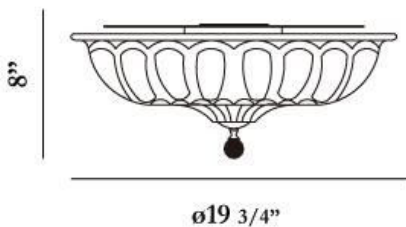

### PRODUCT DETAILS

No.	:	22944-016
Product Color	:	CHROME
Product Material	:	METAL
Shade / Accent Colour	:	CLEAR
Shade / Accent Material	:	CASTED CRYSTAL GLASS
Diameter	:	19.75"
Height	:	8"
Weight	:	19.1lbs
Shade Diameter	:	19.75"

### LIGHT SOURCE DETAILS

Number of Bulbs	:	3
Light Source	:	Incandescent
Light Source Type	:	B10
Input Voltage	:	120V
Bulb Voltage	:	120V
Socket Type	:	E12
Wattage	:	60W
Total Wattage	:	180W
Bulb Included	:	No
Dimmable	:	Yes

### TECHNICAL DETAILS

Canopy / Backplate Height	:	1"
Canopy / Backplate Dia.	:	6"
Adjustable Lamp Head	:	No
Location	:	DRY
Approval	:	