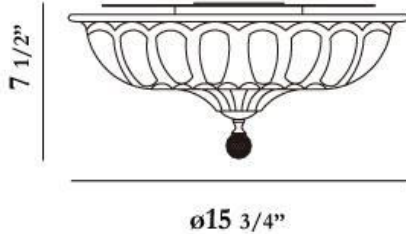

### PRODUCT DETAILS

No.	:	22943-019
Product Color	:	CHROME
Product Material	:	METAL
Shade / Accent Colour	:	CLEAR
Shade / Accent Material	:	CASTED CRYSTAL GLASS
Diameter	:	15.75"
Height	:	7.5"
Weight	:	8.9lbs
Shade Diameter	:	14"

### TECHNICAL DETAILS

Canopy / Backplate Height	:	1"
Canopy / Backplate Dia.	:	6"
Adjustable Lamp Head	:	No
Location	:	DRY
Approval	:	