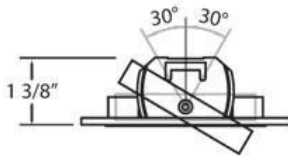

22751, 3 1/4-INCH TRIM ROUND GIMBAL

PRODUCT DETAILS

No.	:	22751-10
Product Color	:	ALUMINUM
Diameter	:	3.625"
Height	:	1.375"

LIGHT SOURCE DETAILS

Number of Bulbs	:	1 / 1
Light Source	:	Halogen / Halogen
Light Source Type	:	MR16 / GU10
Input Voltage	:	120 / 120V
Bulb Voltage	:	12 / 120V
Socket Type	:	/
Wattage	:	50 / 50W
Total Wattage	:	50 / 50W
Bulb Included	:	No / No
Dimmable	:	Yes / Yes

Options Available

ITEM NO.	FINISH	SHADE
22751-10	ALUMINUM	

TECHNICAL DETAILS

Light Direction	:	Down
Adjustable Lamp Head	:	Yes
Approval	:	
Beam Angle	:	30

PROJECT INFORMATION

 Job Name: Date: Type:

 Comments: