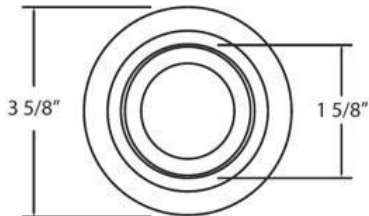

22751, 3 1/4-INCH TRIM ROUND GIMBAL

PRODUCT DETAILS

No.	:	22751-10
Product Color	:	ALUMINUM
Diameter	:	3.625"
Height	:	1.375"

LIGHT SOURCE DETAILS

Number of Bulbs	:	1 / 1
Light Source	:	Halogen / Halogen
Light Source Type	:	MR16 / GU10
Input Voltage	:	120 / 120V
Bulb Voltage	:	12 / 120V
Socket Type	:	/
Wattage	:	50 / 50W
Total Wattage	:	50 / 50W
Bulb Included	:	No / No
Dimmable	:	Yes / Yes

Options Available

ITEM NO.	FINISH	SHADE
22751-10	ALUMINUM	

TECHNICAL DETAILS

Light Direction	:	Down
Adjustable Lamp Head	:	Yes
Approval	:	
Beam Angle	:	30

PROJECT INFORMATION

 Job Name: Date: Type:

 Comments: