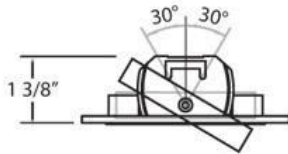

22750, 3 1/4-INCH TRIM SQUARE GIMBAL

PRODUCT DETAILS

No.	:	22750-10
Product Color	:	ALUMINUM
Length	:	3.625"
Width	:	3.625"
Height	:	1.375"

LIGHT SOURCE DETAILS

Number of Bulbs	:	1 / 1
Light Source	:	Halogen / Halogen
Light Source Type	:	MR16 / GU10
Input Voltage	:	120 / 120V
Bulb Voltage	:	12 / 120V
Socket Type	:	/
Wattage	:	50 / 50W
Total Wattage	:	50 / 50W
Bulb Included	:	No / No
Dimmable	:	Yes / Yes

Options Available

ITEM NO.	FINISH	SHADE
22750-10	ALUMINUM	

TECHNICAL DETAILS

Light Direction	:	Down
Adjustable Lamp Head	:	Yes
Beam Angle	:	30

PROJECT INFORMATION

 Job Name: Date: Type:

 Comments: