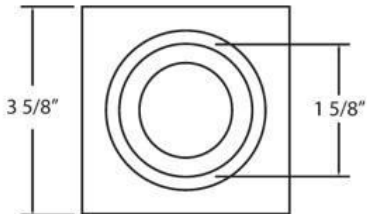

22750, 3 1/4-INCH TRIM SQUARE GIMBAL

PRODUCT DETAILS

No.	:	22750-10
Product Color	:	ALUMINUM
Length	:	3.625"
Width	:	3.625"
Height	:	1.375"

LIGHT SOURCE DETAILS

Number of Bulbs	:	1 / 1
Light Source	:	Halogen / Halogen
Light Source Type	:	MR16 / GU10
Input Voltage	:	120 / 120V
Bulb Voltage	:	12 / 120V
Socket Type	:	/
Wattage	:	50 / 50W
Total Wattage	:	50 / 50W
Bulb Included	:	No / No
Dimmable	:	Yes / Yes

Options Available

ITEM NO.	FINISH	SHADE
22750-10	ALUMINUM	

TECHNICAL DETAILS

Light Direction	:	Down
Adjustable Lamp Head	:	Yes
Beam Angle	:	30

PROJECT INFORMATION

 Job Name: Date: Type:

 Comments: