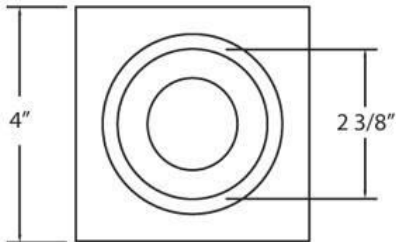

22749, 3 1/4-INCH TRIM REGRESSED DOWN

PRODUCT DETAILS

No.	:	22749-10
Product Color	:	ALUMINUM
Length	:	4"
Width	:	4"
Height	:	2"

LIGHT SOURCE DETAILS

Number of Bulbs	:	1 / 1
Light Source	:	Halogen / Halogen
Light Source Type	:	MR16 / GU10
Input Voltage	:	120 / 120V
Bulb Voltage	:	12 / 120V
Socket Type	:	/
Wattage	:	50 / 50W
Total Wattage	:	50 / 50W
Bulb Included	:	No / No
Dimmable	:	Yes / Yes

Options Available

ITEM NO.	FINISH	SHADE
22749-10	ALUMINUM	

TECHNICAL DETAILS

Light Direction	:	Down
Adjustable Lamp Head	:	No
Approval	:	

PROJECT INFORMATION

Job Name: Date: Type:

Comments: