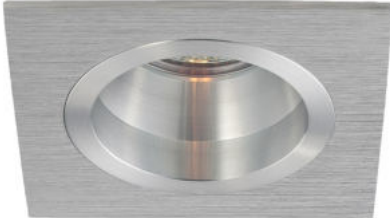

22749, 3 1/4-INCH TRIM REGRESSED DOWN

PRODUCT DETAILS

No.	:	22749-10
Product Color	:	ALUMINUM
Length	:	4"
Width	:	4"
Height	:	2"

LIGHT SOURCE DETAILS

Number of Bulbs	:	1 / 1
Light Source	:	Halogen / Halogen
Light Source Type	:	MR16 / GU10
Input Voltage	:	120 / 120V
Bulb Voltage	:	12 / 120V
Socket Type	:	/
Wattage	:	50 / 50W
Total Wattage	:	50 / 50W
Bulb Included	:	No / No
Dimmable	:	Yes / Yes

Options Available

ITEM NO.	FINISH	SHADE
22749-10	ALUMINUM	

TECHNICAL DETAILS

Light Direction	:	Down
Adjustable Lamp Head	:	No
Approval	:	

PROJECT INFORMATION

Job Name: Date: Type:

Comments: