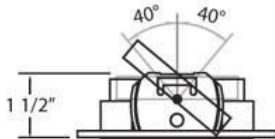

### PRODUCT DETAILS

No.	:	22748-10
Product Color	:	ALUMINUM
Length	:	4"
Width	:	4"
Height	:	1.5"

### TECHNICAL DETAILS

Light Direction	:	Down
Adjustable Lamp Head	:	No
Approval	:	
Beam Angle	:	40