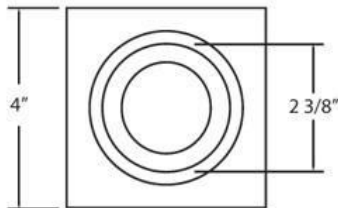

## 22748, 3 1/4-INCH TRIM REGRESSED GIMBAL

### PRODUCT DETAILS

No.	:	22748-10
Product Color	:	ALUMINUM
Length	:	4"
Width	:	4"
Height	:	1.5"

### TECHNICAL DETAILS

Light Direction	:	Down
Adjustable Lamp Head	:	No
Approval	:	
Beam Angle	:	40