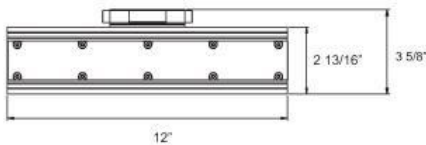

PROJECT INFORMATION

Job Name: Date: Type:

Comments: