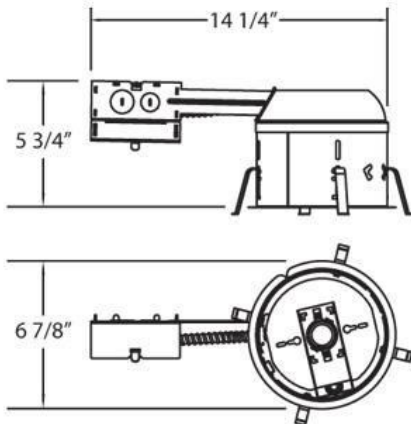

21953, 6-INCH PAR REMODEL SHALLOW HOUSING

PRODUCT DETAILS

No.	:	21953-019
Diameter	:	6.875"
Height	:	5.75"
Weight	:	1.9lbs

LIGHT SOURCE DETAILS

Number of Bulbs	:	1
Light Source	:	Incandescent
Light Source Type	:	PAR30
Input Voltage	:	120V
Bulb Voltage	:	120V
Socket Type	:	E26
Wattage	:	75W
Total Wattage	:	75W
Bulb Included	:	No
Dimmable	:	Yes

Options Available

ITEM NO.	FINISH	SHADE
21953-019		

TECHNICAL DETAILS

Light Direction	:	Down
Adjustable Lamp Head	:	No
Approval	:	
Cut Hole Diameter	:	6.25"

PROJECT INFORMATION

 Job Name: Date: Type:

 Comments: