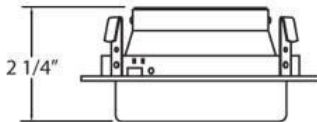

21780, TRIM, 4 INCH SHOWER DROPPED GLASS

PRODUCT DETAILS

No.	:	21780-101
Product Color	:	SATIN NICKEL
Shade / Accent Colour	:	FROST
Diameter	:	5"
Height	:	2.25"

LIGHT SOURCE DETAILS

Number of Bulbs	:	1 / 1
Light Source	:	Fluorescent / Incandescent
Light Source Type	:	PL / PAR20
Input Voltage	:	120 / 120V
Bulb Voltage	:	120 / 120V
Socket Type	:	G24Q-1 / E26
Wattage	:	13 / 50W
Total Wattage	:	13 / 50W
Bulb Included	:	No / No
Dimmable	:	/ Yes

Options Available

ITEM NO.	FINISH	SHADE
21780-101	SATIN NICKEL	FROST
21780-123	CHROME	FROST
21780-57	WHITE	FROST

TECHNICAL DETAILS

Light Direction	:	Down
Adjustable Lamp Head	:	No
Location	:	DAMP
Approval	:	
Cut Hole Diameter	:	4.375"