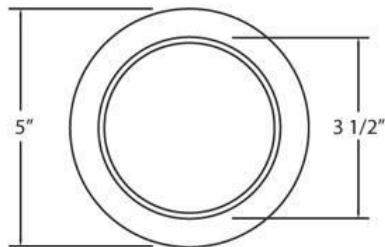

21780, TRIM, 4 INCH SHOWER DROPPED GLASS

PRODUCT DETAILS

No.	:	21780-101
Product Color	:	SATIN NICKEL
Shade / Accent Colour	:	FROST
Diameter	:	5"
Height	:	2.25"

LIGHT SOURCE DETAILS

Number of Bulbs	:	1 / 1
Light Source	:	Fluorescent / Incandescent
Light Source Type	:	PL / PAR20
Input Voltage	:	120 / 120V
Bulb Voltage	:	120 / 120V
Socket Type	:	G24Q-1 / E26
Wattage	:	13 / 50W
Total Wattage	:	13 / 50W
Bulb Included	:	No / No
Dimmable	:	/ Yes

Options Available

ITEM NO.	FINISH	SHADE
21780-101	SATIN NICKEL	FROST
21780-123	CHROME	FROST
21780-57	WHITE	FROST

TECHNICAL DETAILS

Light Direction	:	Down
Adjustable Lamp Head	:	No
Location	:	DAMP
Approval	:	
Cut Hole Diameter	:	4.375"