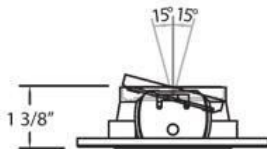

21779, TRIM, 3 1/4 INCH PIN HOLE

PRODUCT DETAILS

No.	:	21779-01
Product Color	:	BLACK
Diameter	:	4.375"
Height	:	1.375"

LIGHT SOURCE DETAILS

Number of Bulbs	:	1 / 1
Light Source	:	Halogen / Halogen
Light Source Type	:	MR16 / GU10
Input Voltage	:	120 / 120V
Bulb Voltage	:	12 / 120V
Socket Type	:	/
Wattage	:	50 / 50W
Total Wattage	:	50 / 50W
Bulb Included	:	No / No
Dimmable	:	Yes / Yes

Light Direction	:	Down
Adjustable Lamp Head	:	Yes
Approval	:	
Beam Angle	:	15
Cut Hole Diameter	:	3.5"

PROJECT INFORMATION

 Job Name: Date: Type:

 Comments: