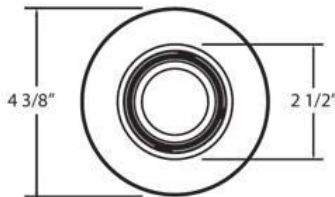

### PRODUCT DETAILS

No.	:	21778-115
Product Color	:	CHROME
Shade / Accent Colour	:	CHROME
Diameter	:	4.375"
Height	:	1.5"
Weight	:	0.2lbs

### TECHNICAL DETAILS

Light Direction	:	Down
Adjustable Lamp Head	:	No
Approval	:	
Beam Angle	:	30
Cut Hole Diameter	:	3.5"