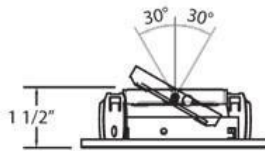

### PRODUCT DETAILS

No.	:	21778-115
Product Color	:	CHROME
Shade / Accent Colour	:	CHROME
Diameter	:	4.375"
Height	:	1.5"
Weight	:	0.2lbs

### TECHNICAL DETAILS

Light Direction	:	Down
Adjustable Lamp Head	:	No
Approval	:	
Beam Angle	:	30
Cut Hole Diameter	:	3.5"