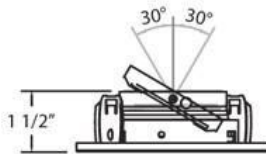

21777, TRIM, 3 1/4 INCH STEPPED GIMBAL

PRODUCT DETAILS

No.	:	21777-45
Product Color	:	BLACK
Shade / Accent Colour	:	WHITE
Diameter	:	4.5"
Height	:	1.5"

LIGHT SOURCE DETAILS

Number of Bulbs	:	1 / 1
Light Source	:	Halogen / Halogen
Light Source Type	:	MR16 / GU10
Input Voltage	:	120 / 120V
Bulb Voltage	:	12 / 120V
Socket Type	:	/
Wattage	:	50 / 50W
Total Wattage	:	50 / 50W
Bulb Included	:	No / No
Dimmable	:	Yes / Yes

Options Available

ITEM NO.	FINISH	SHADE
21777-45	BLACK	WHITE
21777-46	WHITE	WHITE
21777-89	SATIN NICKEL	BLACK

TECHNICAL DETAILS

Light Direction	:	Down
Adjustable Lamp Head	:	No
Approval	:	
Beam Angle	:	30
Cut Hole Diameter	:	3.5"