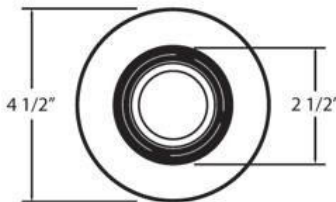

21777, TRIM, 3 1/4 INCH STEPPED GIMBAL

PRODUCT DETAILS

No.	:	21777-45
Product Color	:	BLACK
Shade / Accent Colour	:	WHITE
Diameter	:	4.5"
Height	:	1.5"

LIGHT SOURCE DETAILS

Number of Bulbs	:	1 / 1
Light Source	:	Halogen / Halogen
Light Source Type	:	MR16 / GU10
Input Voltage	:	120 / 120V
Bulb Voltage	:	12 / 120V
Socket Type	:	/
Wattage	:	50 / 50W
Total Wattage	:	50 / 50W
Bulb Included	:	No / No
Dimmable	:	Yes / Yes

Options Available

ITEM NO.	FINISH	SHADE
21777-45	BLACK	WHITE
21777-46	WHITE	WHITE
21777-89	SATIN NICKEL	BLACK

TECHNICAL DETAILS

Light Direction	:	Down
Adjustable Lamp Head	:	No
Approval	:	
Beam Angle	:	30
Cut Hole Diameter	:	3.5"