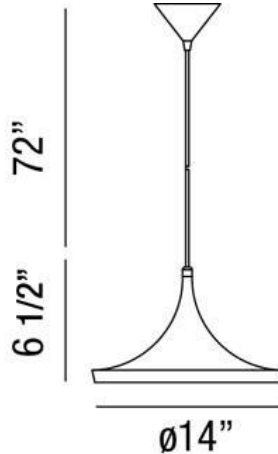

RAMOS, 14" ROUND PENDANT

Options Available

ITEM NO.	FINISH	SHADE
20439-019	BLACK	BLACK/BRASS
20439-040	BRUSHED NICKEL	BRUSHED NICKEL

PRODUCT DETAILS

No.	:	20439-019
Product Color	:	BLACK
Product Material	:	ALUMINUM
Shade / Accent Colour	:	BLACK/BRASS
Shade / Accent Material	:	METAL
Diameter	:	14"
Height	:	6.5"
Overall Height	:	81.5"
Weight	:	1.7lbs

TECHNICAL DETAILS

Light Direction	:	Down
Hanging Support Type	:	WIRE
Hanging Support Length	:	72"
Canopy / Backplate Height	:	3"
Canopy / Backplate Dia.	:	4.75"
Adjustable Lamp Head	:	No
Approval	:	

PROJECT INFORMATION