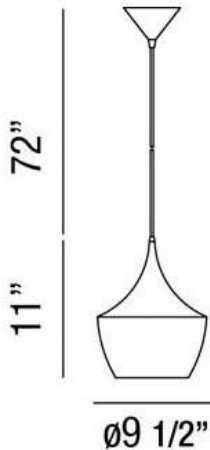

PIQUITO, 10" ROUND PENDANT

Options Available

ITEM NO.	FINISH	SHADE
20438-012	BLACK	BLACK/BRASS
20438-036	WHITE	WHITE
20438-043	BRUSHED NICKEL	WHITE

PRODUCT DETAILS

No.	:	20438-012
Product Color	:	BLACK
Product Material	:	ALUMINUM
Shade / Accent Colour	:	BLACK/BRASS
Shade / Accent Material	:	METAL
Diameter	:	9.5"
Height	:	11"
Overall Height	:	83"
Weight	:	1.5lbs

TECHNICAL DETAILS

Light Direction	:	Down
Hanging Support Type	:	WIRE
Hanging Support Length	:	72"
Canopy / Backplate Height	:	3"
Canopy / Backplate Dia.	:	4.75"
Adjustable Lamp Head	:	No
Location	:	DRY
Approval	:	