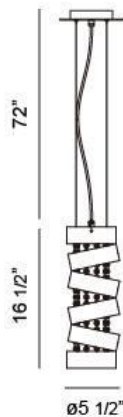

ARIELLA, 6" ROUND PENDANT

PRODUCT DETAILS

No.	:	20389-017
Product Color	:	CHROME
Product Material	:	METAL
Shade / Accent Colour	:	CHROME/CLEAR
Shade / Accent Material	:	METAL/CRYSTAL
Diameter	:	5.5"
Height	:	16.5"
Overall Height	:	89.5"
Weight	:	6lbs

LIGHT SOURCE DETAILS

Number of Bulbs	:	1
Light Source	:	Halogen
Light Source Type	:	GU10
Input Voltage	:	120V
Bulb Voltage	:	120V
Socket Type	:	GU10
Wattage	:	50W
Total Wattage	:	50W
Bulb Included	:	No
Dimmable	:	Yes

Options Available

ITEM NO.	FINISH	SHADE
20389-017	CHROME	CHROME/CLEAR

TECHNICAL DETAILS

Light Direction	:	Down
Hanging Support Type	:	AIRCRAFT CABLE
Hanging Support Length	:	72"
Canopy / Backplate Height	:	1"
Adjustable Lamp Head	:	No
Approval	:	