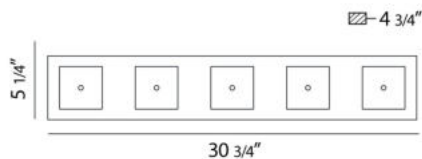

### PRODUCT DETAILS

No.	:	20381-028
Product Color	:	CHROME
Product Material	:	METAL
Shade / Accent Colour	:	OPAL WHITE
Shade / Accent Material	:	GLASS
Width	:	30.75"
Height	:	5.25"
Ext	:	5"
Weight	:	7.1lbs

### TECHNICAL DETAILS

Light Direction	:	Up or Down
Canopy / Backplate Length	:	29.875"
Canopy / Backplate Height	:	0.813"
Canopy / Backplate Width	:	4.5"
Adjustable Lamp Head	:	No
Approval	:	