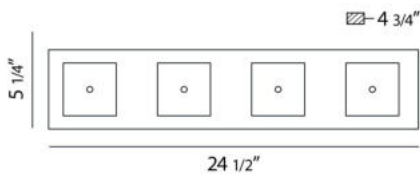

GEOS, 25" VANITY LIGHT

Options Available

ITEM NO.	FINISH	SHADE
20380-014	SATIN NICKEL	OPAL WHITE
20380-021	CHROME	OPAL WHITE

PRODUCT DETAILS

No.	:	20380-014
Product Color	:	SATIN NICKEL
Product Material	:	METAL
Shade / Accent Colour	:	OPAL WHITE
Shade / Accent Material	:	GLASS
Width	:	24.5"
Height	:	5.25"
Ext	:	5"
Weight	:	8.8lbs

TECHNICAL DETAILS

Light Direction	:	Up or Down
Canopy / Backplate Length	:	23.625"
Canopy / Backplate Height	:	0.813"
Canopy / Backplate Width	:	4.5"
Adjustable Lamp Head	:	No
Approval	:	

PROJECT INFORMATION