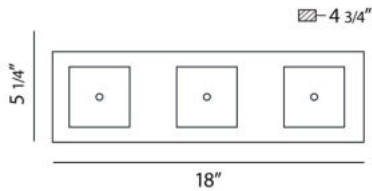

GEOS, 18" VANITY LIGHT

PRODUCT DETAILS

No.	:	20379-025
Product Color	:	CHROME
Product Material	:	METAL
Shade / Accent Colour	:	OPAL WHITE
Shade / Accent Material	:	GLASS
Width	:	18"
Height	:	5.25"
Ext	:	5"
Weight	:	3.9lbs

Options Available

ITEM NO.	FINISH	SHADE
20379-025	CHROME	OPAL WHITE

TECHNICAL DETAILS

Light Direction	:	Up or Down
Canopy / Backplate Length	:	17.313"
Canopy / Backplate Height	:	0.813"
Canopy / Backplate Width	:	4.5"
Adjustable Lamp Head	:	No
Approval	:	