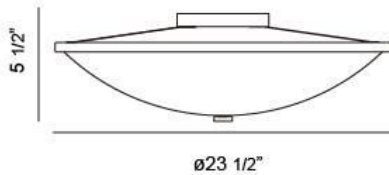

BLANKO, 24" CEILING MOUNT

PRODUCT DETAILS

No.	:	20371-029
Product Color	:	SATIN NICKEL
Shade / Accent Colour	:	OPAL WHITE GLASS
Diameter	:	23.5"
Height	:	5.5"
Weight	:	9.2lbs

LIGHT SOURCE DETAILS

Number of Bulbs	:	5
Light Source	:	Incandescent
Light Source Type	:	A19
Input Voltage	:	120V
Bulb Voltage	:	120V
Socket Type	:	E26
Wattage	:	60W
Total Wattage	:	300W
Bulb Included	:	No
Dimmable	:	Yes

Options Available

ITEM NO.	FINISH	SHADE
20371-029	SATIN NICKEL	OPAL WHITE GLASS

TECHNICAL DETAILS

Canopy / Backplate Height	:	1"
Canopy / Backplate Dia.	:	10"
Adjustable Lamp Head	:	No
Approval	:	

PROJECT INFORMATION