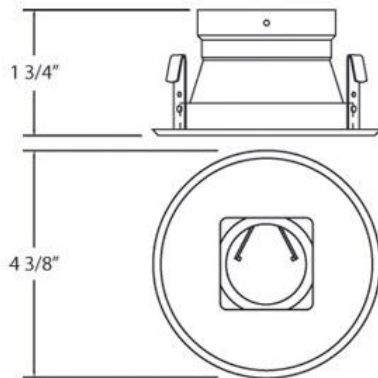

19597, TRIM, 3 1/4IN ROUND REGRESS

PRODUCT DETAILS

No.	:	19597-01
Product Color	:	BLACK
Diameter	:	4.5"
Height	:	1.75"

LIGHT SOURCE DETAILS

Number of Bulbs	:	1 / 1
Light Source	:	Halogen / Halogen
Light Source Type	:	MR16 / GU10
Input Voltage	:	120 / 120V
Bulb Voltage	:	12 / 120V
Socket Type	:	/
Wattage	:	50 / 50W
Total Wattage	:	50 / 50W
Bulb Included	:	No / No
Dimmable	:	Yes / Yes

Options Available

ITEM NO.	FINISH	SHADE
19597-01	BLACK	
19597-02	WHITE	
19597-03	GOLD	
19597-04	SATIN NICKEL	
19597-05	CHROME	
19597-08	SATIN COPPER	
19597-09	BRONZE	

TECHNICAL DETAILS

Light Direction	:	Down
Adjustable Lamp Head	:	No
Approval	:	
Cut Hole Diameter	:	3.5"