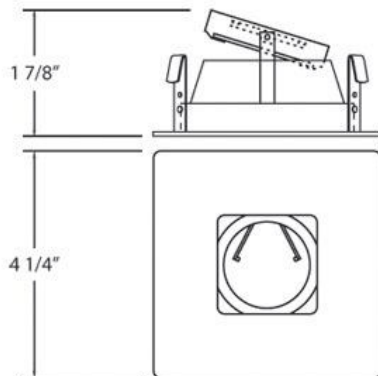

19596, TRIM, 3 1/4IN SQUARE REGRESS

PRODUCT DETAILS

No.	:	19596-02
Product Color	:	WHITE
Length	:	4.25"
Width	:	4.25"
Height	:	2"

LIGHT SOURCE DETAILS

Number of Bulbs	:	1 / 1
Light Source	:	Halogen / Halogen
Light Source Type	:	MR16 / GU10
Input Voltage	:	120 / 120V
Bulb Voltage	:	12 / 120V
Socket Type	:	/
Wattage	:	50 / 50W
Total Wattage	:	50 / 50W
Bulb Included	:	No / No
Dimmable	:	Yes / Yes

Options Available

ITEM NO.	FINISH	SHADE
19596-02	WHITE	
19596-03	GOLD	
19596-04	SATIN NICKEL	
19596-05	CHROME	
19596-06	ANTIQUÉ BRASS	
19596-08	SATIN COPPER	
19596-09	BRONZE	

TECHNICAL DETAILS

Light Direction	:	Down
Adjustable Lamp Head	:	No
Approval	:	
Cut Hole Diameter	:	3.5"