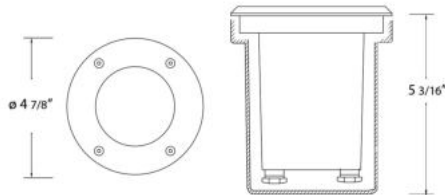

19552, INGROUND, GU10 50W, STAINLESS STL

PRODUCT DETAILS

No.	:	19552-019
Product Color	:	STAINLESS STEEL
Diameter	:	4.6875"
Height	:	5.375"
Weight	:	2.2lbs

LIGHT SOURCE DETAILS

Number of Bulbs	:	1
Light Source	:	Halogen
Light Source Type	:	GU10
Input Voltage	:	120V
Bulb Voltage	:	120V
Socket Type	:	GU10
Wattage	:	50W
Total Wattage	:	50W
Bulb Included	:	No
Dimmable	:	Yes

Options Available

ITEM NO.	FINISH	SHADE
19552-019	STAINLESS STEEL	

TECHNICAL DETAILS

Light Direction	:	Up
Adjustable Lamp Head	:	No
IP Rating	:	67
Location	:	WET
Approval	:	
Cut Hole Diameter	:	4.688"

PROJECT INFORMATION