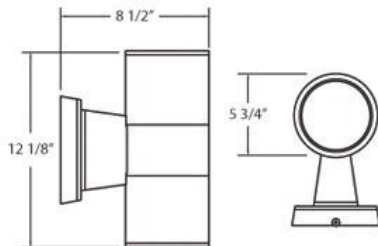

19204, SCONCE, 2X75WPAR30

PRODUCT DETAILS

No.	:	19204-017
Product Color	:	GREY
Shade / Accent Colour	:	CLEAR
Width	:	5.75"
Height	:	12.125"
Ext	:	8.5"
Weight	:	4.7lbs

LIGHT SOURCE DETAILS

Number of Bulbs	:	2
Light Source	:	Incandescent
Light Source Type	:	PAR30
Input Voltage	:	120V
Bulb Voltage	:	120V
Socket Type	:	E26
Wattage	:	75W
Total Wattage	:	150W
Bulb Included	:	No

Options Available

ITEM NO.	FINISH	SHADE
19204-017	GREY	CLEAR

TECHNICAL DETAILS

Light Direction	:	Down
Adjustable Lamp Head	:	No
IP Rating	:	55
Location	:	WET
Approval	:	

PROJECT INFORMATION

 Job Name: Date: Type: