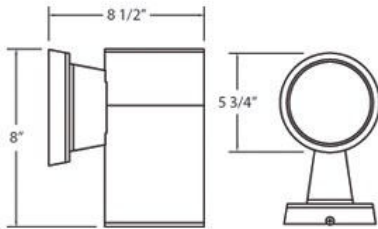

19202, SCONCE, 1X75WPAR30

PRODUCT DETAILS

No.	:	19202-013
Product Color	:	GREY
Shade / Accent Colour	:	CLEAR
Width	:	5.75"
Height	:	8"
Ext	:	8.5"
Weight	:	2.6lbs

LIGHT SOURCE DETAILS

Number of Bulbs	:	1
Light Source	:	Incandescent
Light Source Type	:	PAR30
Input Voltage	:	120V
Bulb Voltage	:	120V
Socket Type	:	E26
Wattage	:	75W
Total Wattage	:	75W
Bulb Included	:	No

Options Available

ITEM NO.	FINISH	SHADE
19202-013	GREY	CLEAR

TECHNICAL DETAILS

Light Direction	:	Down
Adjustable Lamp Head	:	No
IP Rating	:	55
Location	:	WET
Approval	:	

PROJECT INFORMATION

Job Name: Date: Type: