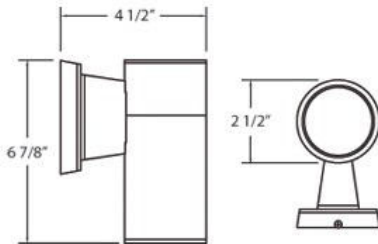

## PRODUCT DETAILS

No.	:	19201-016
Product Color	:	GREY
Shade / Accent Colour	:	CLEAR
Width	:	2.5"
Height	:	6.875"
Ext	:	4.5"
Weight	:	1.7lbs

## TECHNICAL DETAILS

Light Direction	:	Down
Adjustable Lamp Head	:	No
IP Rating	:	55
Location	:	WET
Approval	:	