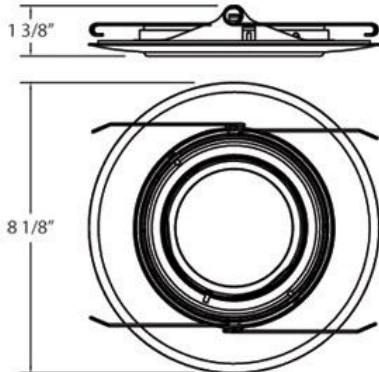

19172, TRIM,6IN GIMBLE PAR30

PRODUCT DETAILS

No.	:	19172-02
Product Color	:	WHITE
Diameter	:	8.125"
Height	:	1.375"
Weight	:	0.7lbs

LIGHT SOURCE DETAILS

Number of Bulbs	:	1
Light Source	:	Incandescent
Light Source Type	:	PAR30
Input Voltage	:	120V
Bulb Voltage	:	120V
Socket Type	:	E26
Wattage	:	75W
Total Wattage	:	75W
Bulb Included	:	No
Dimmable	:	Yes

Options Available

ITEM NO.	FINISH	SHADE
19172-02	WHITE	
19172-05	CHROME	

TECHNICAL DETAILS

Light Direction	:	Down
Adjustable Lamp Head	:	Yes
Approval	:	

PROJECT INFORMATION

 Job Name: Date: Type:

 Comments: