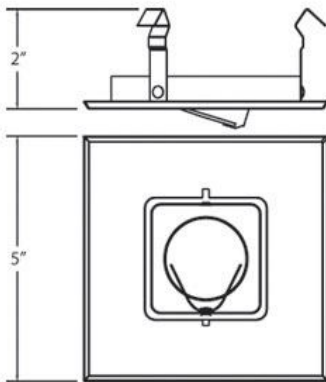

19167, TRIM, 4IN SQUARE GIMBAL

PRODUCT DETAILS

No.	:	19167-01
Product Color	:	BLACK
Length	:	5"
Width	:	5"
Height	:	2"

LIGHT SOURCE DETAILS

Number of Bulbs	:	1
Light Source	:	Incandescent
Light Source Type	:	PAR20
Input Voltage	:	120V
Bulb Voltage	:	120V
Socket Type	:	E26
Wattage	:	50W
Total Wattage	:	50W
Bulb Included	:	No
Dimmable	:	Yes

Options Available

ITEM NO.	FINISH	SHADE
19167-01	BLACK	
19167-02	WHITE	
19167-03	GOLD	
19167-04	SATIN NICKEL	
19167-05	CHROME	
19167-06	ANTIQUÉ BRASS	
19167-08	SATIN COPPER	

TECHNICAL DETAILS

Light Direction	:	Down
Adjustable Lamp Head	:	Yes
Approval	:	
Beam Angle	:	15
Cut Hole Diameter	:	4.375"