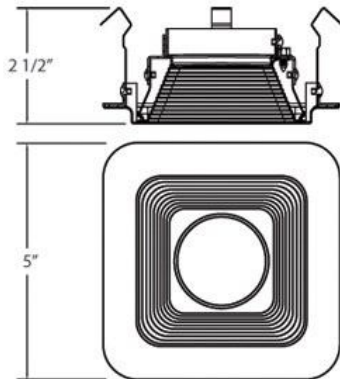

19164, TRIM,4IN,SQUARE BAFFLE

PRODUCT DETAILS

No.	:	19164-45
Product Color	:	WHITE
Shade / Accent Colour	:	BLACK
Length	:	4.875"
Width	:	4.875"
Height	:	2.125"

LIGHT SOURCE DETAILS

Number of Bulbs	:	1
Light Source	:	Incandescent
Light Source Type	:	PAR20
Input Voltage	:	120V
Bulb Voltage	:	120V
Socket Type	:	E26
Wattage	:	50W
Total Wattage	:	50W
Bulb Included	:	No
Dimmable	:	Yes

Options Available

ITEM NO.	FINISH	SHADE
19164-45	WHITE	BLACK
19164-46	WHITE	WHITE

TECHNICAL DETAILS

Light Direction	:	Down
Adjustable Lamp Head	:	No
Approval	:	
Cut Hole Diameter	:	4.375"

PROJECT INFORMATION