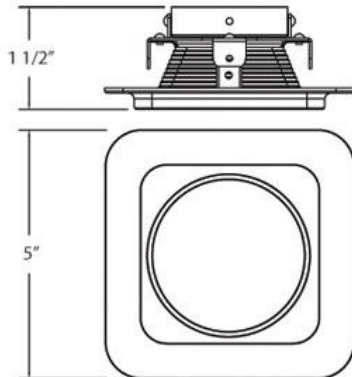

19162, TRIM, 4IN SQUARE GIMBAL

PRODUCT DETAILS

No.	:	19162-02
Product Color	:	WHITE
Length	:	5"
Width	:	5"
Height	:	1.5"
Weight	:	0.3lbs

LIGHT SOURCE DETAILS

Number of Bulbs	:	1 / 1
Light Source	:	Halogen / Halogen
Light Source Type	:	MR16 / GU10
Input Voltage	:	120 / 120V
Bulb Voltage	:	12 / 120V
Socket Type	:	/
Wattage	:	50 / 50W
Total Wattage	:	50 / 50W
Bulb Included	:	No / No
Dimmable	:	Yes / Yes

Options Available

ITEM NO.	FINISH	SHADE
19162-02	WHITE	
19162-03	GOLD	
19162-05	CHROME	
19162-06	ANTIQU BRASS	
19162-08	SATIN COPPER	

TECHNICAL DETAILS

Light Direction	:	Down
Adjustable Lamp Head	:	Yes
Approval	:	
Beam Angle	:	15
Cut Hole Diameter	:	4.375"