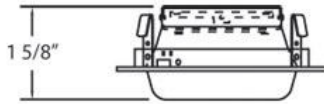

19161, TRIM, 4IN ROUND FROSTED GLASS

PRODUCT DETAILS

No.	:	19161-57
Product Color	:	WHITE
Shade / Accent Colour	:	FROST
Diameter	:	5"
Height	:	1.625"

LIGHT SOURCE DETAILS

Number of Bulbs	:	1 / 1
Light Source	:	Halogen / Halogen
Light Source Type	:	MR16 / GU10
Input Voltage	:	120 / 120V
Bulb Voltage	:	120V
Socket Type	:	/
Wattage	:	50 / 50W
Total Wattage	:	50 / 50W
Bulb Included	:	No / No
Dimmable	:	Yes / Yes

Options Available

ITEM NO.	FINISH	SHADE
19161-57	WHITE	FROST

TECHNICAL DETAILS

Light Direction	:	Down
Adjustable Lamp Head	:	No
Approval	:	
Cut Hole Diameter	:	4.375"

PROJECT INFORMATION

 Job Name: Date: Type: