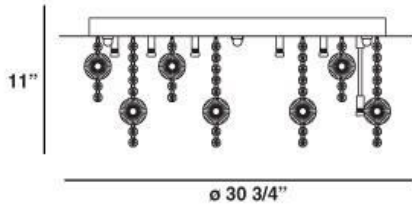

GALASSIA, 31" CEILING MOUNT

PRODUCT DETAILS

No.	:	16482-012
Product Color	:	CHROME
Product Material	:	METAL
Shade / Accent Colour	:	CLEAR
Shade / Accent Material	:	CRYSTAL
Diameter	:	30.75"
Height	:	11"
Weight	:	34.4lbs

LIGHT SOURCE DETAILS

Number of Bulbs	:	24
Light Source	:	Halogen
Light Source Type	:	BI-PIN
Input Voltage	:	120V
Bulb Voltage	:	12V
Socket Type	:	G4
Wattage	:	20W
Total Wattage	:	480W
Bulb Included	:	Yes
Dimmable	:	Yes

Options Available

ITEM NO.	FINISH	SHADE
16482-012	CHROME	CLEAR

TECHNICAL DETAILS

Canopy / Backplate Height	:	1.25"
Canopy / Backplate Dia.	:	27.75"
Adjustable Lamp Head	:	No
Location	:	DRY
Approval	:	

PROJECT INFORMATION