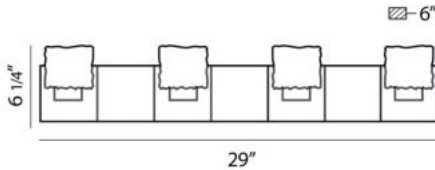

RAIN, 29" VANITY LIGHT

PRODUCT DETAILS

No.	:	13776-022
Product Color	:	CHROME
Product Material	:	METAL
Shade / Accent Colour	:	CLEAR
Shade / Accent Material	:	GLASS
Width	:	29"
Height	:	6.25"
Ext	:	6"
Weight	:	4.5lbs

Options Available

ITEM NO.	FINISH	SHADE
13776-022	CHROME	CLEAR

TECHNICAL DETAILS

Light Direction	:	Up
Adjustable Lamp Head	:	No
Mounting	:	Up
Location	:	DAMP
Approval	:	

PROJECT INFORMATION

 Job Name: Date: Type: